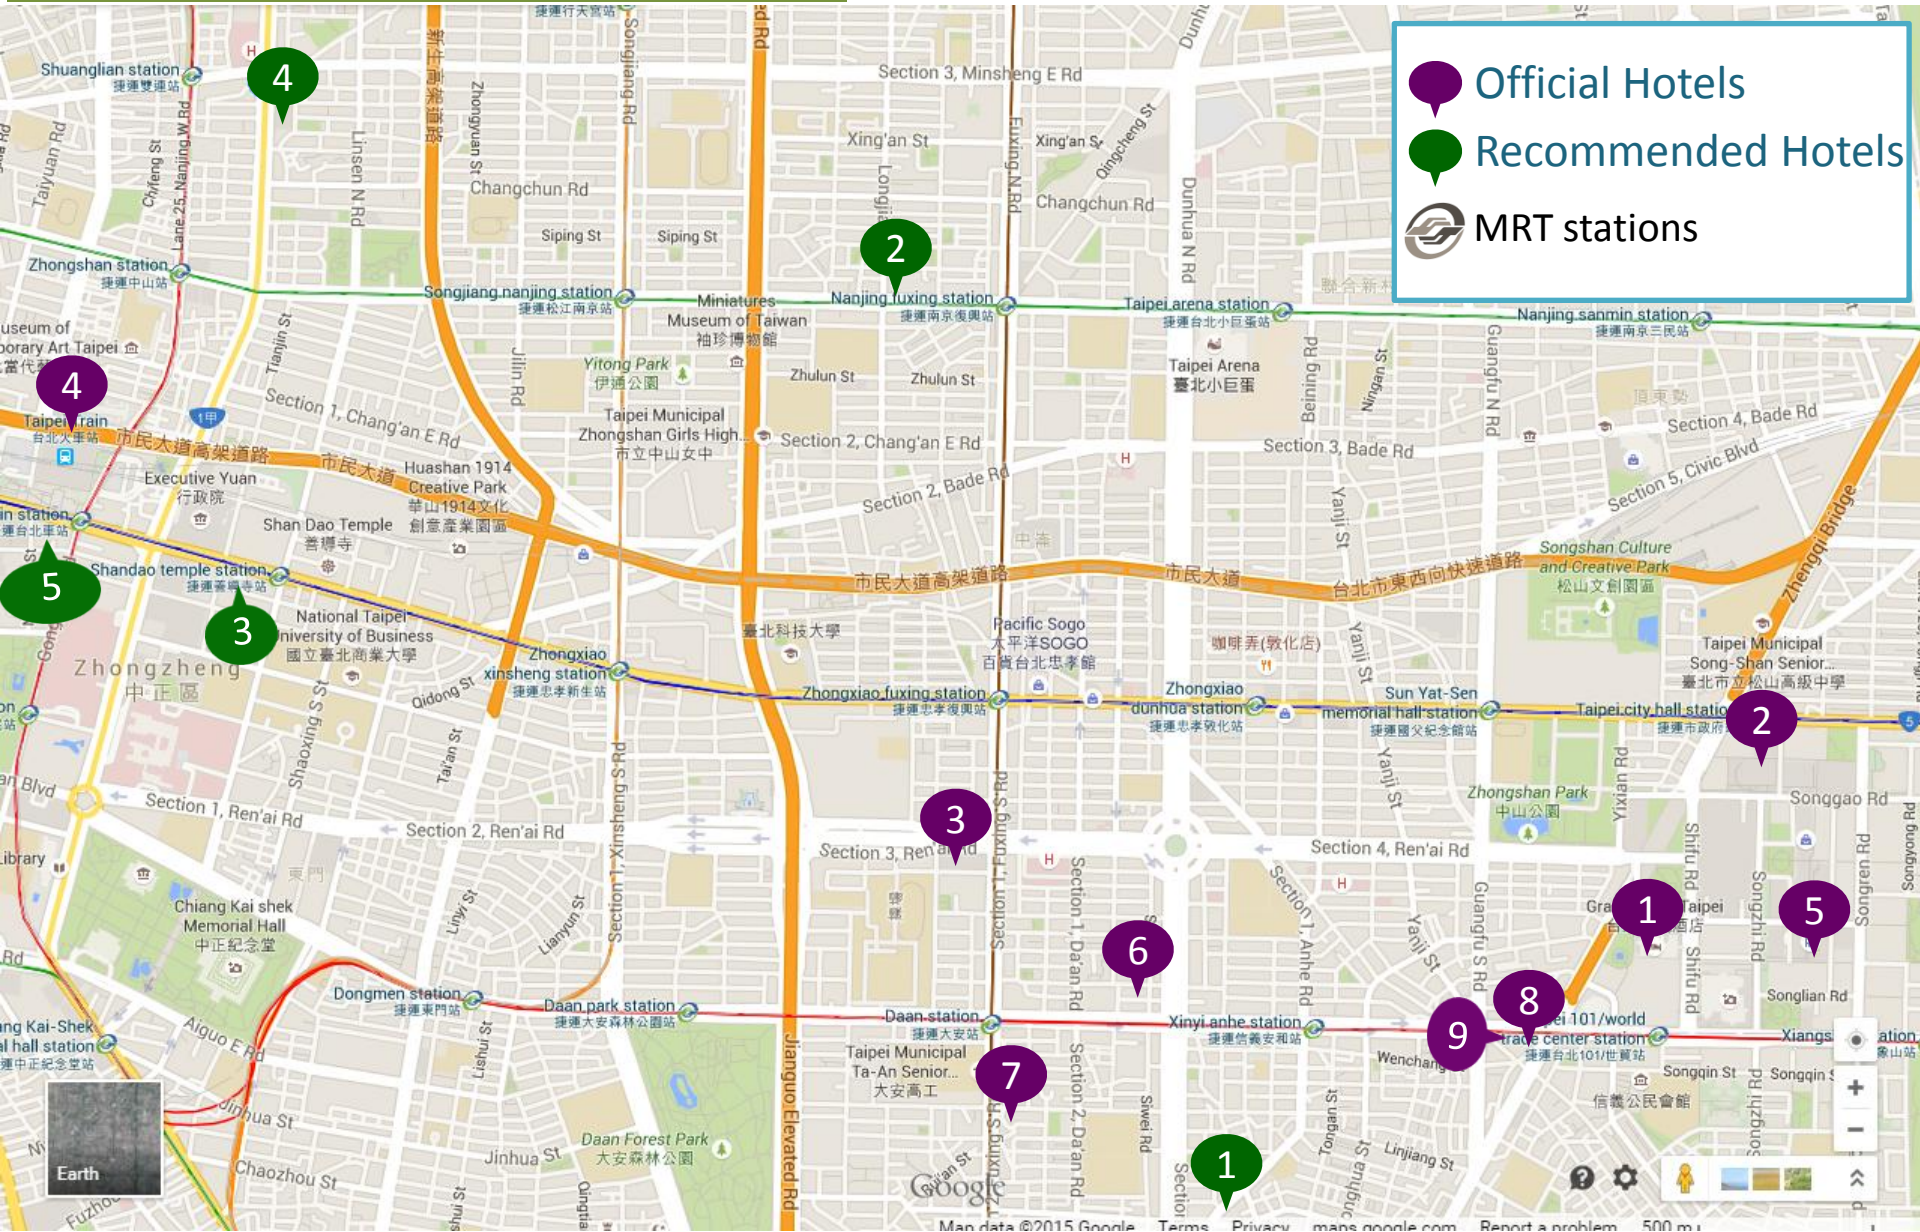

Hotel Map

-  Official Hotels
-  Recommended Hotels
-  MRT stations

Hotels near the venue